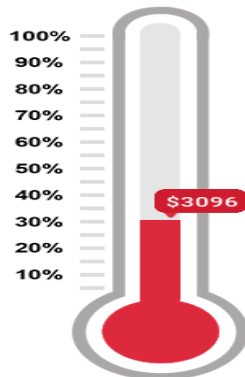

*Just a reminder to not leave valuables in your car. The Parker Police are seeing an uptick in car break-ins in Parker, especially around schools, parks and churches.

*Just a reminder that an adult MUST walk your child to their classroom and check in with the teacher. This is a licensing rule.

Thank you!

Rise Up With Jesus!
A Family Easter Event!
April 10th
11am-Noon

Prepare for high-flying fun with Rise Up With Jesus. This family Easter event will lift you spirits as you travel through stations to discover what happened that first Easter morning. Families can expect fun games and activities. Bring your family and friends to make fun memories at Rise Up With Jesus. Continental breakfast will be provided during the event, so come hungry!